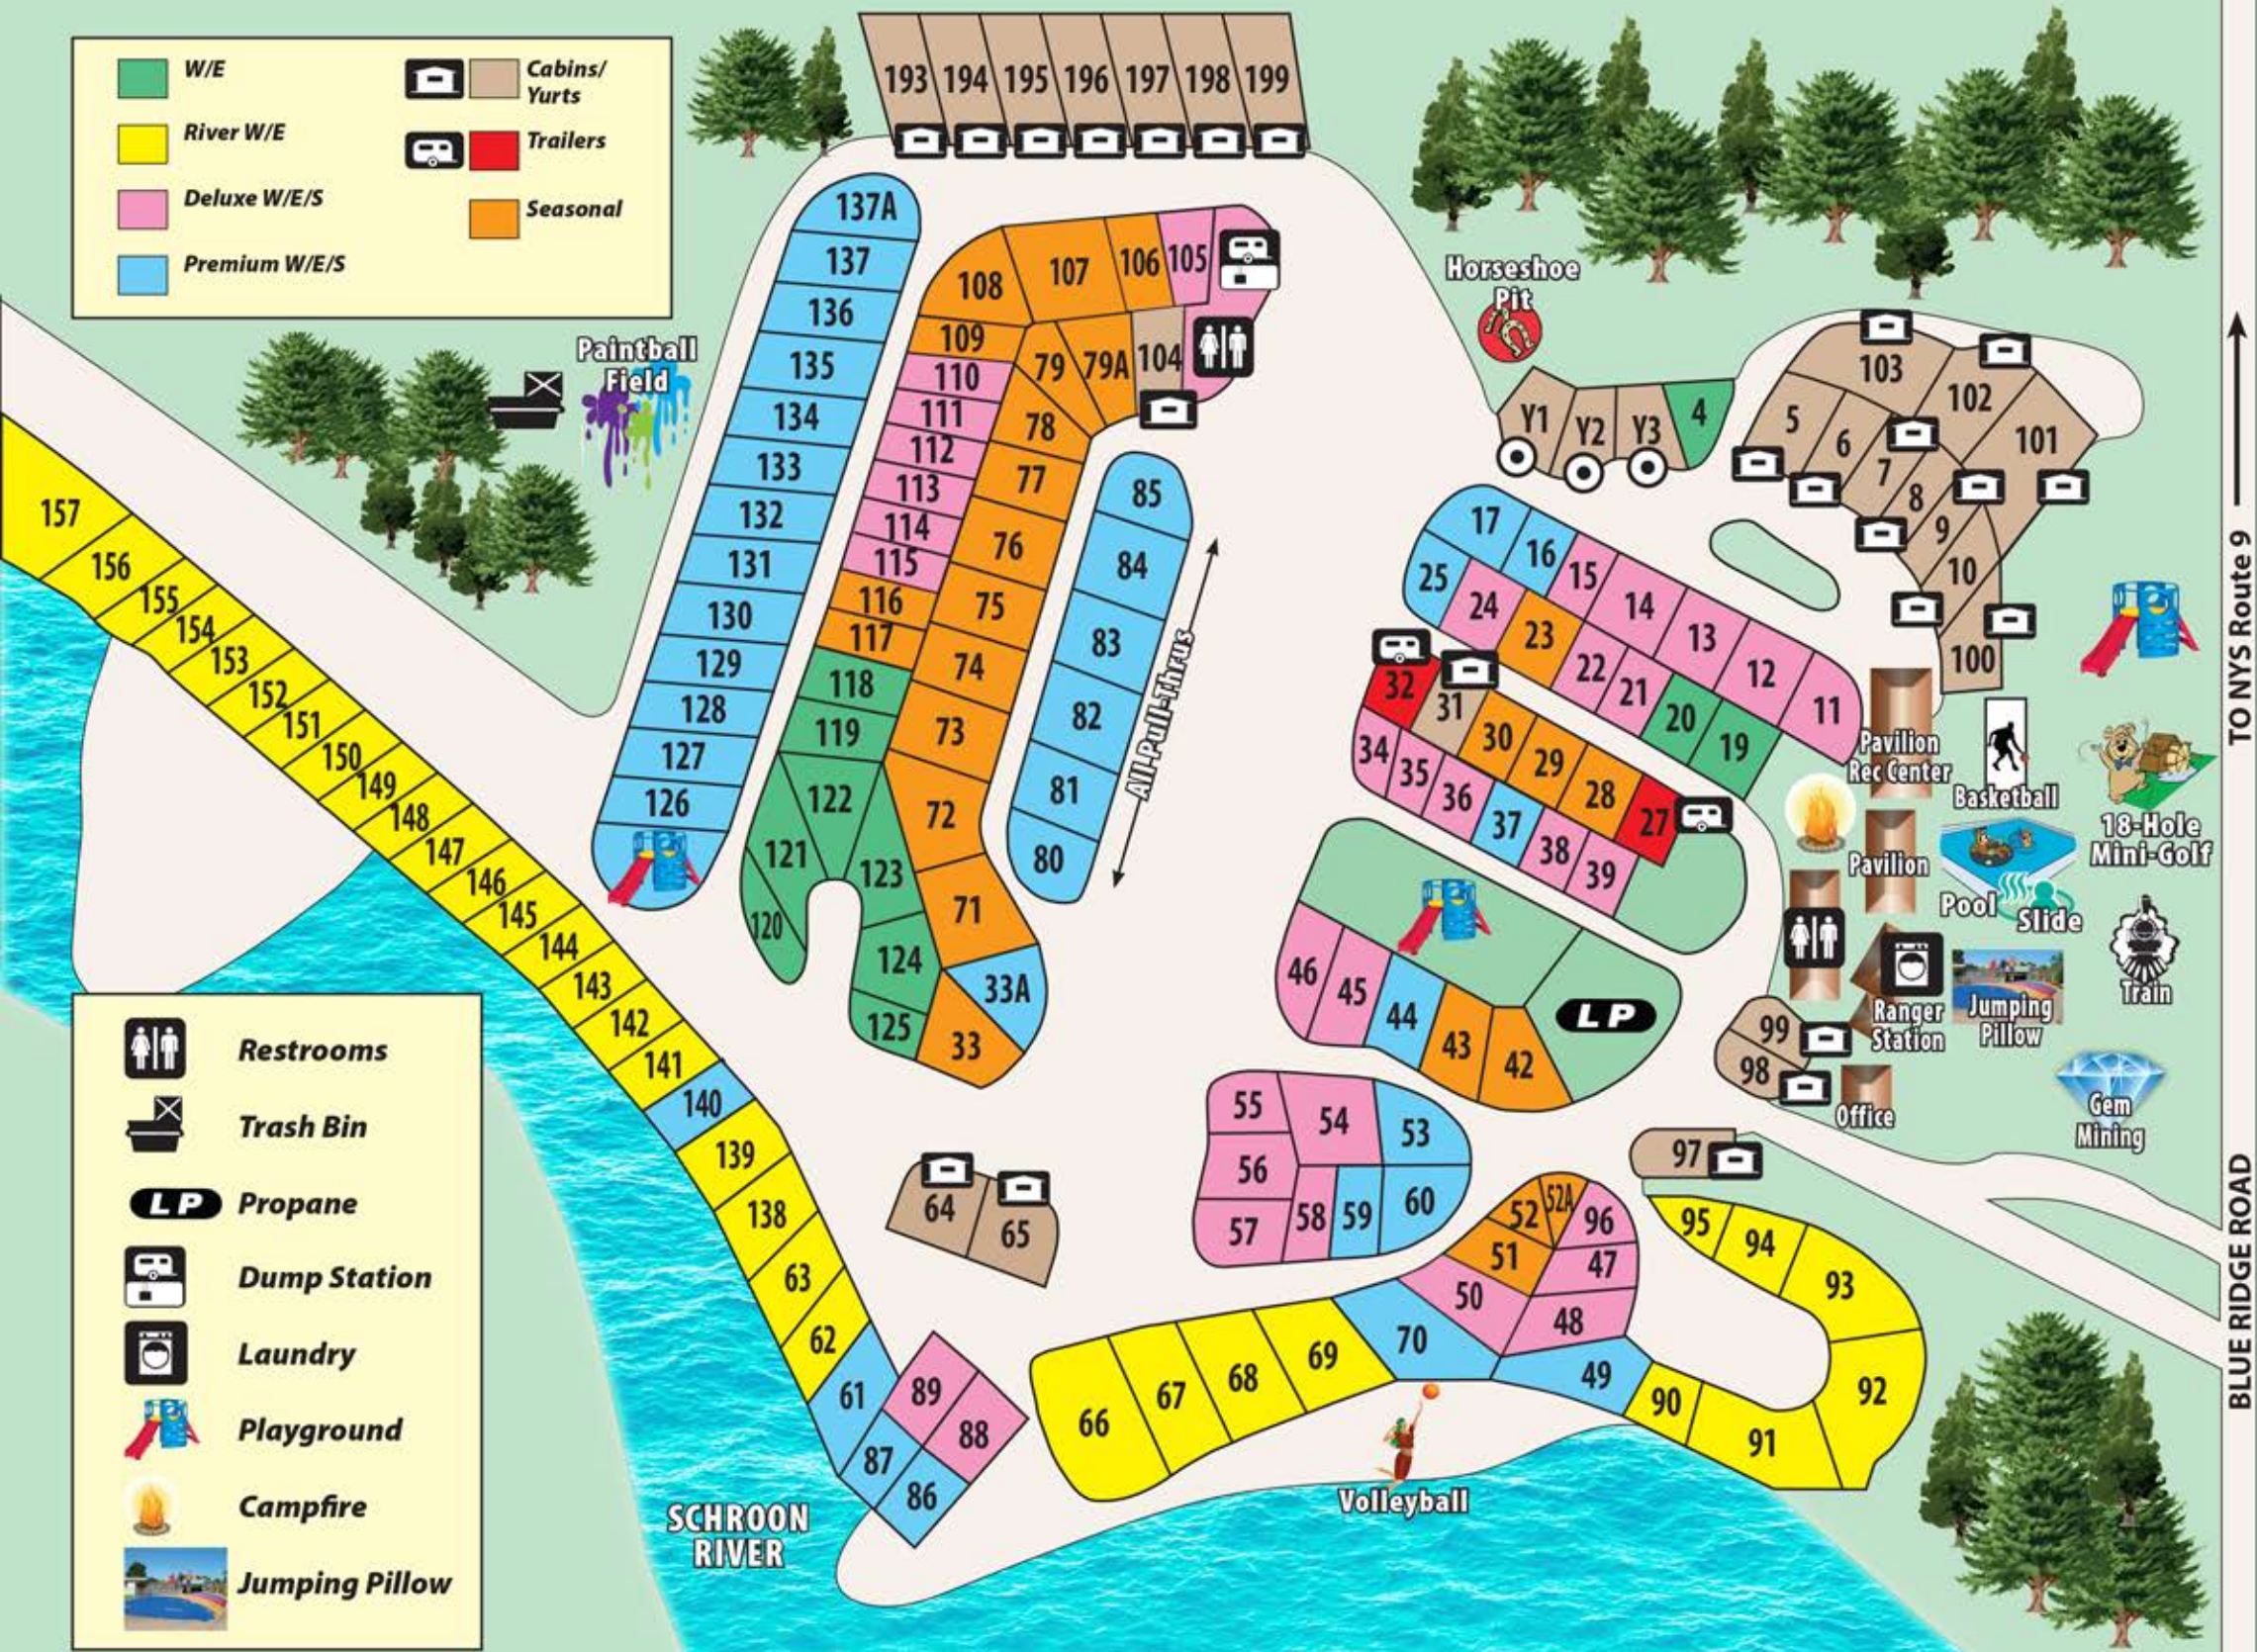

	W/E		Cabins/ Yurts
	River W/E		Trailers
	Deluxe W/E/S		Seasonal
	Premium W/E/S		

	Restrooms
	Trash Bin
	Propane
	Dump Station
	Laundry
	Playground
	Campfire
	Jumping Pillow

TO NYS Route 9

BLUE RIDGE ROAD